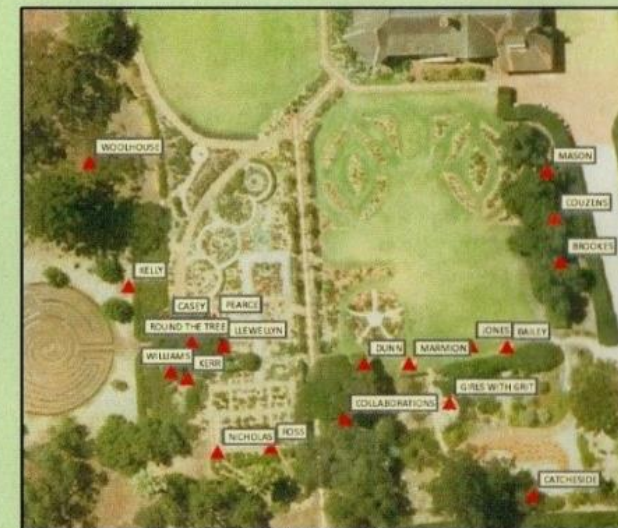

# Waite Arboretum & Urrbrae House Garden Seats

## Detail of Garden Seats

Projection: Map Grid Australia (MGA) Zone 54  
 Datum: GDA 94  
 Map produced by Jennifer Gardner April 2014

Data Source: Aerial image -  
 Aerometrix January 2014  
 GPS Data collected by Jennifer Gardner & Andrew Walters

0 25 50 100 Metres

0 10 20 Metres