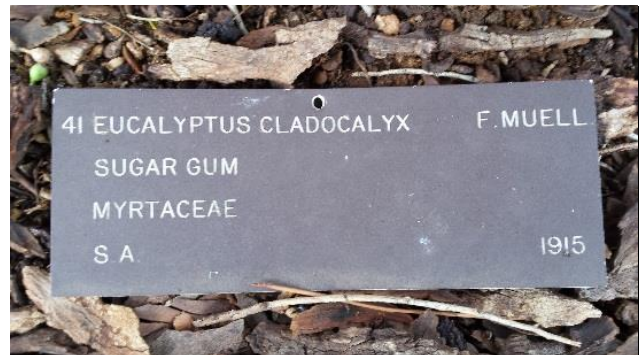

Photo: Terry Langham

NAME - DOB – DOD: Ruth JORDON March 2003

- **Seat location:** on the south side of the watercourse - past the Meliesa Judge “Waterbirds” sculpture, east of the dam fence and parallel with Claremont Avenue. The seat is facing north.
- **Nearby tree / plant species:** Left #41 *Eucalyptus cladocalyx* F. Muelll, Sugar Gum, Right #41 *Eucalyptus cladocalyx* F. Muelll, Sugar Gum MYRTACEAE, S.A. 1915

Photos: Terry Langham #41 *Eucalyptus cladocalyx* F. Muelll, Sugar Gum MYRTACEAE, S.A. 1915

Photos: Terry Langham #41 *Eucalyptus cladocalyx* F. Muelll, Sugar Gum MYRTACEAE, S.A. 1915

WAITE ARBORETUM FACT SHEET: R. JORDAN, March 2003